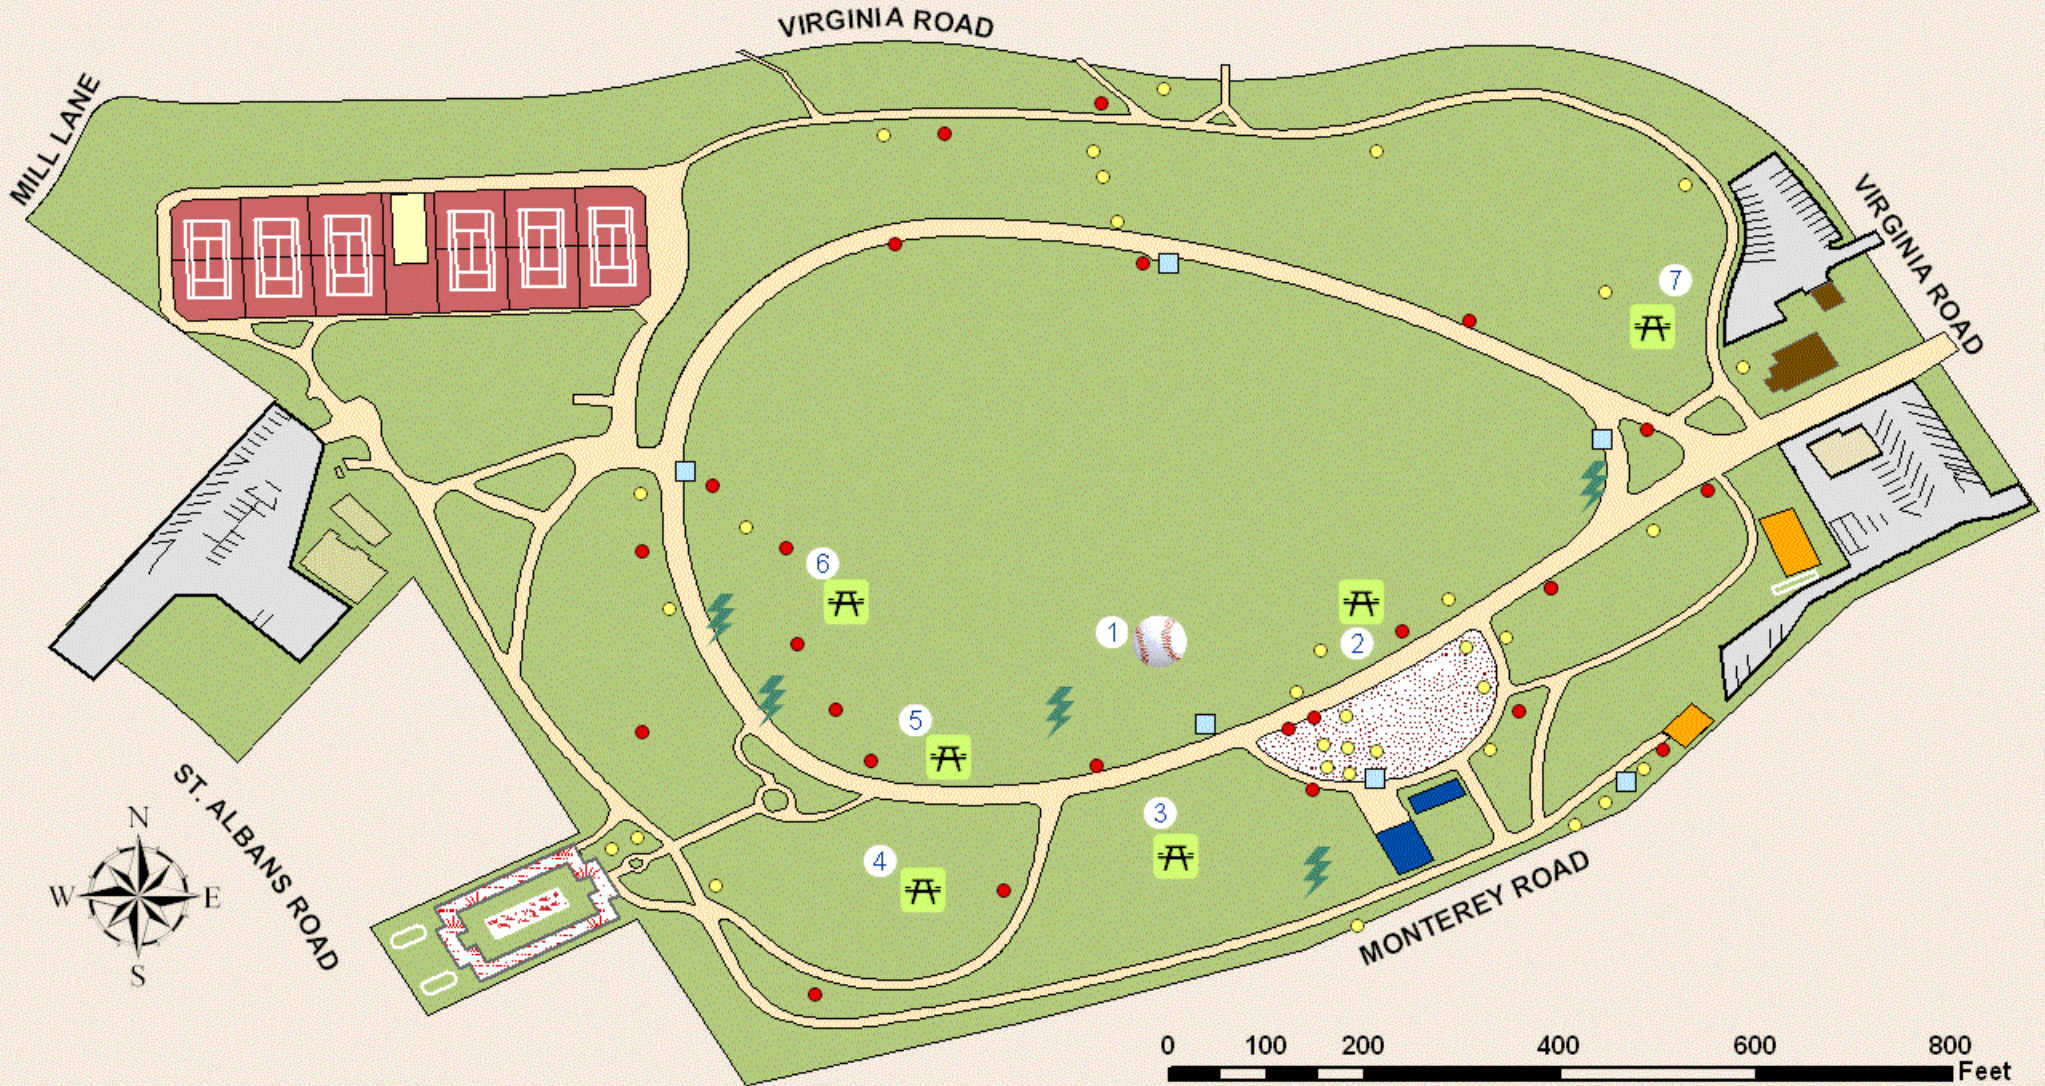

LACY PARK - PARK RESERVATION MAP

Legend

Picnic Areas	Seats	Table Availability	⚡ Electrical Outlets	🏠 Thurnher House	🏟️ Tennis Courts
1 Ball Field	N/A	N/A	☑ Drinking Fountain	🏢 Park Office	🎮 Playground
2 Across from Playground	42 -- 56	7 -Aluminum (29" x 90")	🪑 Picnic Bench	🔧 Maintenance Building	🚻 Restrooms
3 All Sweet Lawn	42 -- 56	7 -Aluminum (29" x 90")	🟡 Park Bench	🏠 Scout House	🅇 Parking Lot
4 Temple Lawn	36 -- 48	6 -Aluminum (29" x 90")	🔴 Trashcan	🏠 Tennis Pro Shop	🌹 Rose Garden
5 Southwest Center Lawn	18 -- 24	3 -Aluminum (29" x 90")			
6 Picnic Table Area	132 -- 176	22 -Concrete (41.5" x 84")			
7 Thurnher Lawn	30 -- 40	5 -Aluminum (29" x 90")			