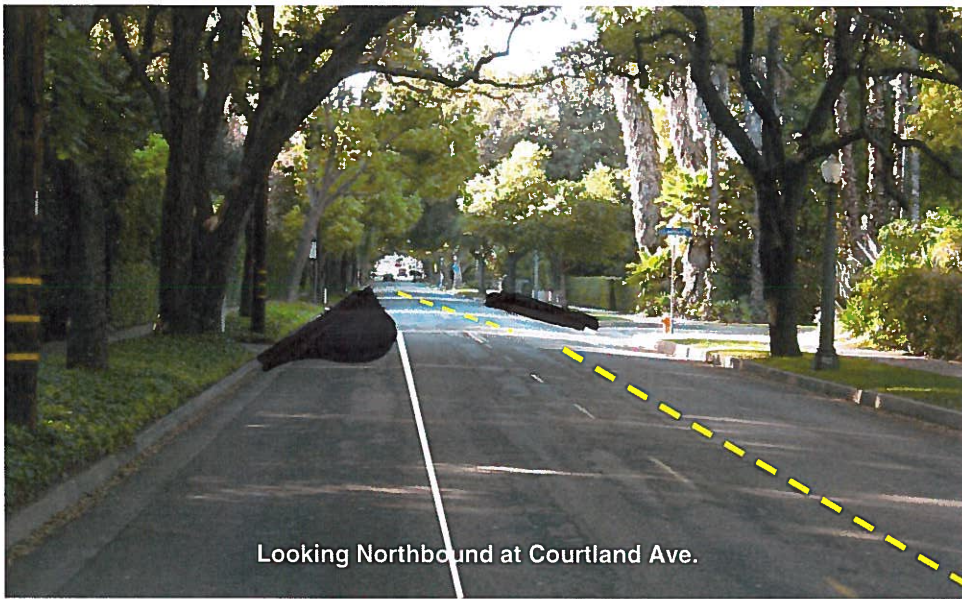

City of San Marino

NORTHWEST TRAFFIC CALMING
 Huntington Dr./Garfield Ave./Atlantic Bl.
 Northbound Wayfinding Signs - Initial

6-9am
4-7pm
M-F

6-9am
4-7pm
M-F

City of San Marino

NORTHWEST TRAFFIC CALMING
Old Mill Road – Los Robles to El Molino
Level 1 – Signs, Level 2 - Medians

City of San Marino

NORTHWEST TRAFFIC CALMING
Oak Knoll Avenue at Monterey Road
Level 1 – Painted, Level 2 - Medians

Looking Northbound at Courtland Ave.

Looking Southbound at Courtland Ave.

Looking Southbound from Monterey Rd.

City of San Marino

**NORTHWEST TRAFFIC CALMING
Oak Knoll Avenue Chicanes**