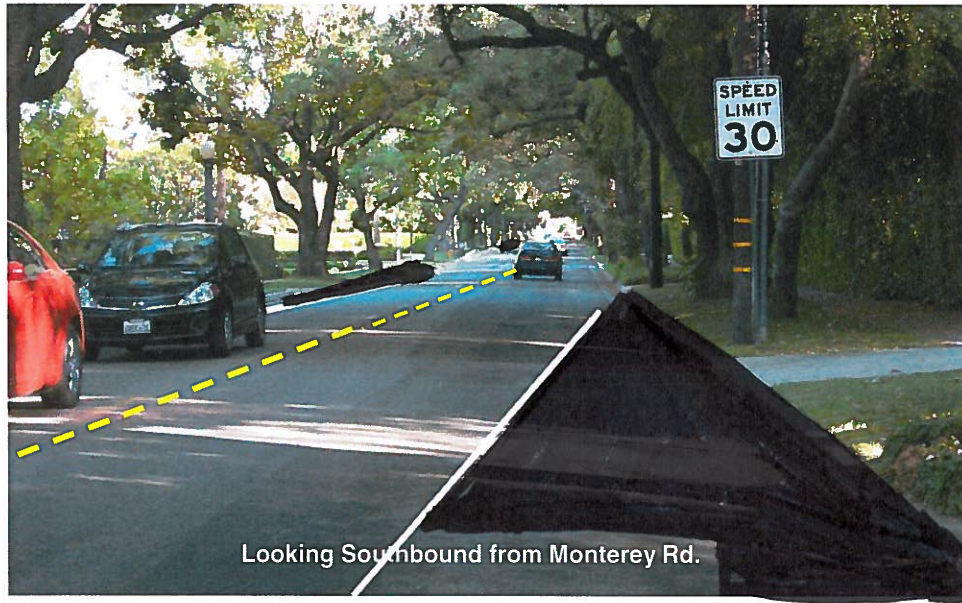

City of San Marino

NORTHWEST TRAFFIC CALMING
 Huntington Dr./Garfield Ave./Atlantic Bl.
 Northbound Wayfinding Signs - Initial

6-9am
4-7pm
M-F

6-9am
4-7pm
M-F

City of San Marino

NORTHWEST TRAFFIC CALMING
Old Mill Road – Los Robles to El Molino
Level 1 – Signs, Level 2 - Medians

City of San Marino

NORTHWEST TRAFFIC CALMING
Oak Knoll Avenue at Monterey Road
Level 1 – Painted, Level 2 - Medians

Looking Northbound at Courtland Ave.

Looking Southbound at Courtland Ave.

Looking Southbound from Monterey Rd.

City of San Marino

**NORTHWEST TRAFFIC CALMING
Oak Knoll Avenue Chicanes**